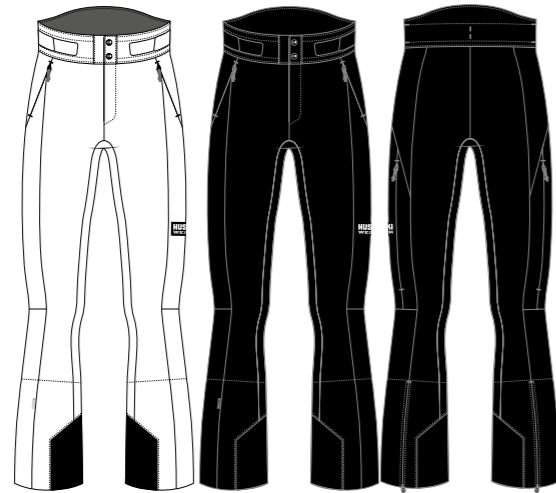

ART NO: W207
XS-L