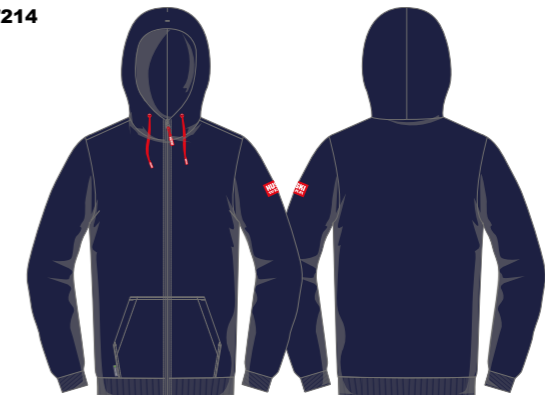

ART NO: W017
XS-L

W LOGO HOODY

Quality:
Rec PES / Cotton

Features:
Fixed hood, soft teddy fleece inside, logo art on chest

- 05 Huski Snow White
- 35 Huski Red
- 55 Navy Blue
- 14 Khaki

Clubprice 79,-

ART NO: W025
XS-L

W LOGO HOODY 2

SKI CLUB

Quality:
Rec PES / Cotton

Features: (new colors)
Fixed hood, soft teddy fleece inside, logo patch on left sleeve.

- 05 Huski Snow White
- 35 Huski Red
- 50 Dark Azure
- 55 Navy Blue
- 99 Black

Clubprice 79,-

W GLACIER FZ HOODY

SKI CLUB

ART NO: W214
XS-L

Quality:
Rec PES / Cotton

Features:
Fixed hood, fullzip cosing, soft teddy fleece inside, high collar, kangaroo pocket, logo patch on left sleeve.

- 55 Navy Blue

Clubprice 103,-

W PILE HOOD JACKET

ART NO: W123
XS-L

Quality:
Rec PES Pile

Features:

- 55 Navy Blue
- 13 Winter Beige

Clubprice 71,-