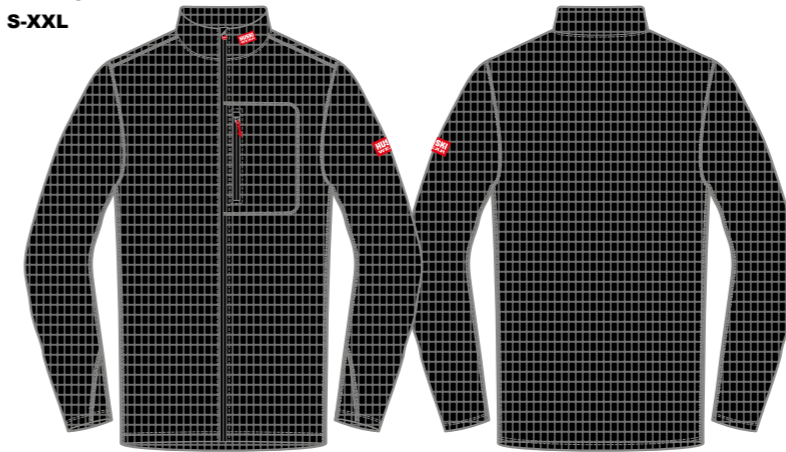

Quality:
Rec PES
Features:
Soft micro fleece inside,
Sublimation logo print on right leg.

-  55 Navy Blue

Clubprice 28,-

ART NO: M224
S-XXL

CUBE TECH FZ SKI CLUB

Quality:
Quick drying 95% Polyester - 5% Elastane