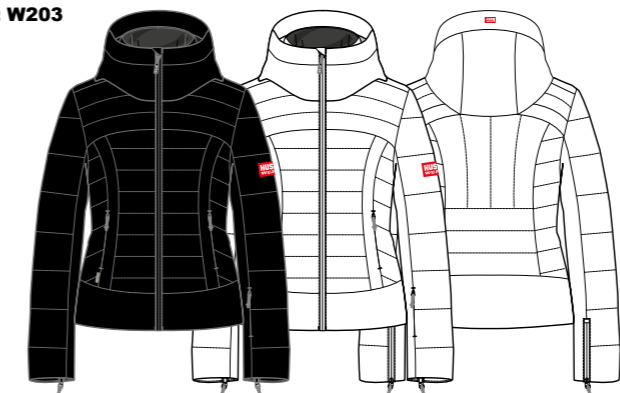

W POWDER JACKET

Quality:
2L WP Stretch, light padded, WP 10.000/10.000
100% Polyester

Features: High collar & hood, fixed adjustable hood, brushed fleece inside collar, wp front zip, front zip pockets, ski pass zip pocket, sleeve cuffs with wp zips, inner zip pocket, elastic silicon grip inside waist, logo patch on left sleeve.

- 99 Black
- 05 Huski Snow White