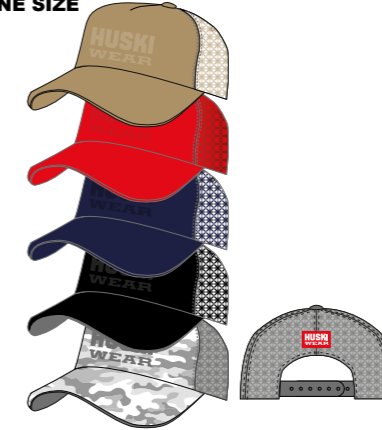

- 55 Navy Blue

Clubprice 23,-

ART NO: U084 ONE SIZE **SKI CLUB**

SKI TEAM KNIT HAT

Quality: 100% Acrylic.

Features: Logo patch

- Col Example

Minimum order 125pcs/ col
For info: Contact HUSKIWEAR

Clubprice 22,-

ART NO: U088 S/M-L/XL

BIG LOGO HAT

Quality: 30%Wool/ 70%Acrylic

Features: Jaquard knit logo.

- 55 Navy Blue
- 35 Huski Red

Clubprice 23,-

ART NO: U177 ONE SIZE