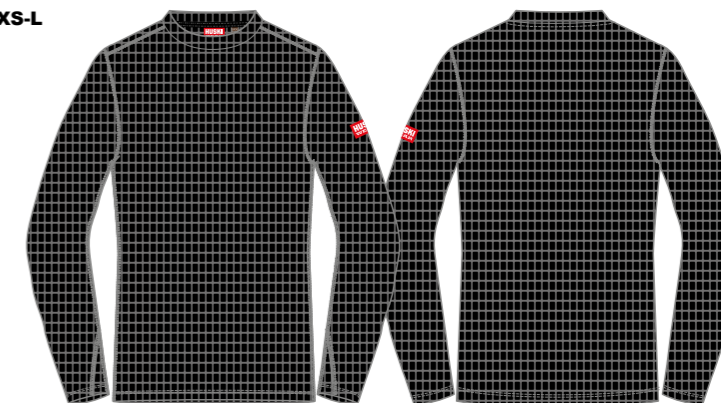

W CUBE TECH LS

Quality:
Quick drying 95% Polyester - 5% Elastane

Features:
Logo patch on left sleeve.

● 99 Black

SKI CLUB

Clubprice 31,-

ART NO: W222
XS-L