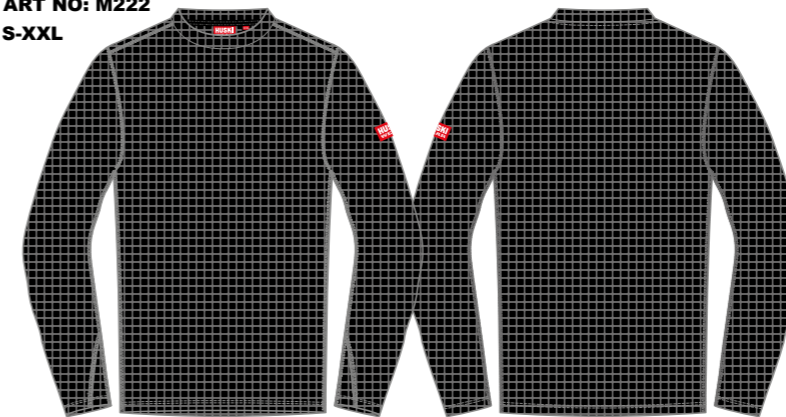

CUBE TECH FZ SKI CLUB

Quality:
Quick drying 95% Polyester - 5% Elastane

Features:
Chest pocket with zip, logo patch on left sleeve and collar.

● 99 Black

Clubprice 47,-

ART NO: M222
S-XXL